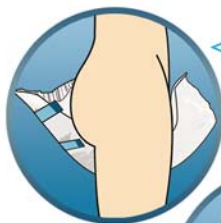

Step two

1. 2 If the client is immobile begin by gently rolling them onto their side.

Starting from the front, insert the all-in-one between the client's legs, then arrange and smooth the pad over the abdomen and buttocks.